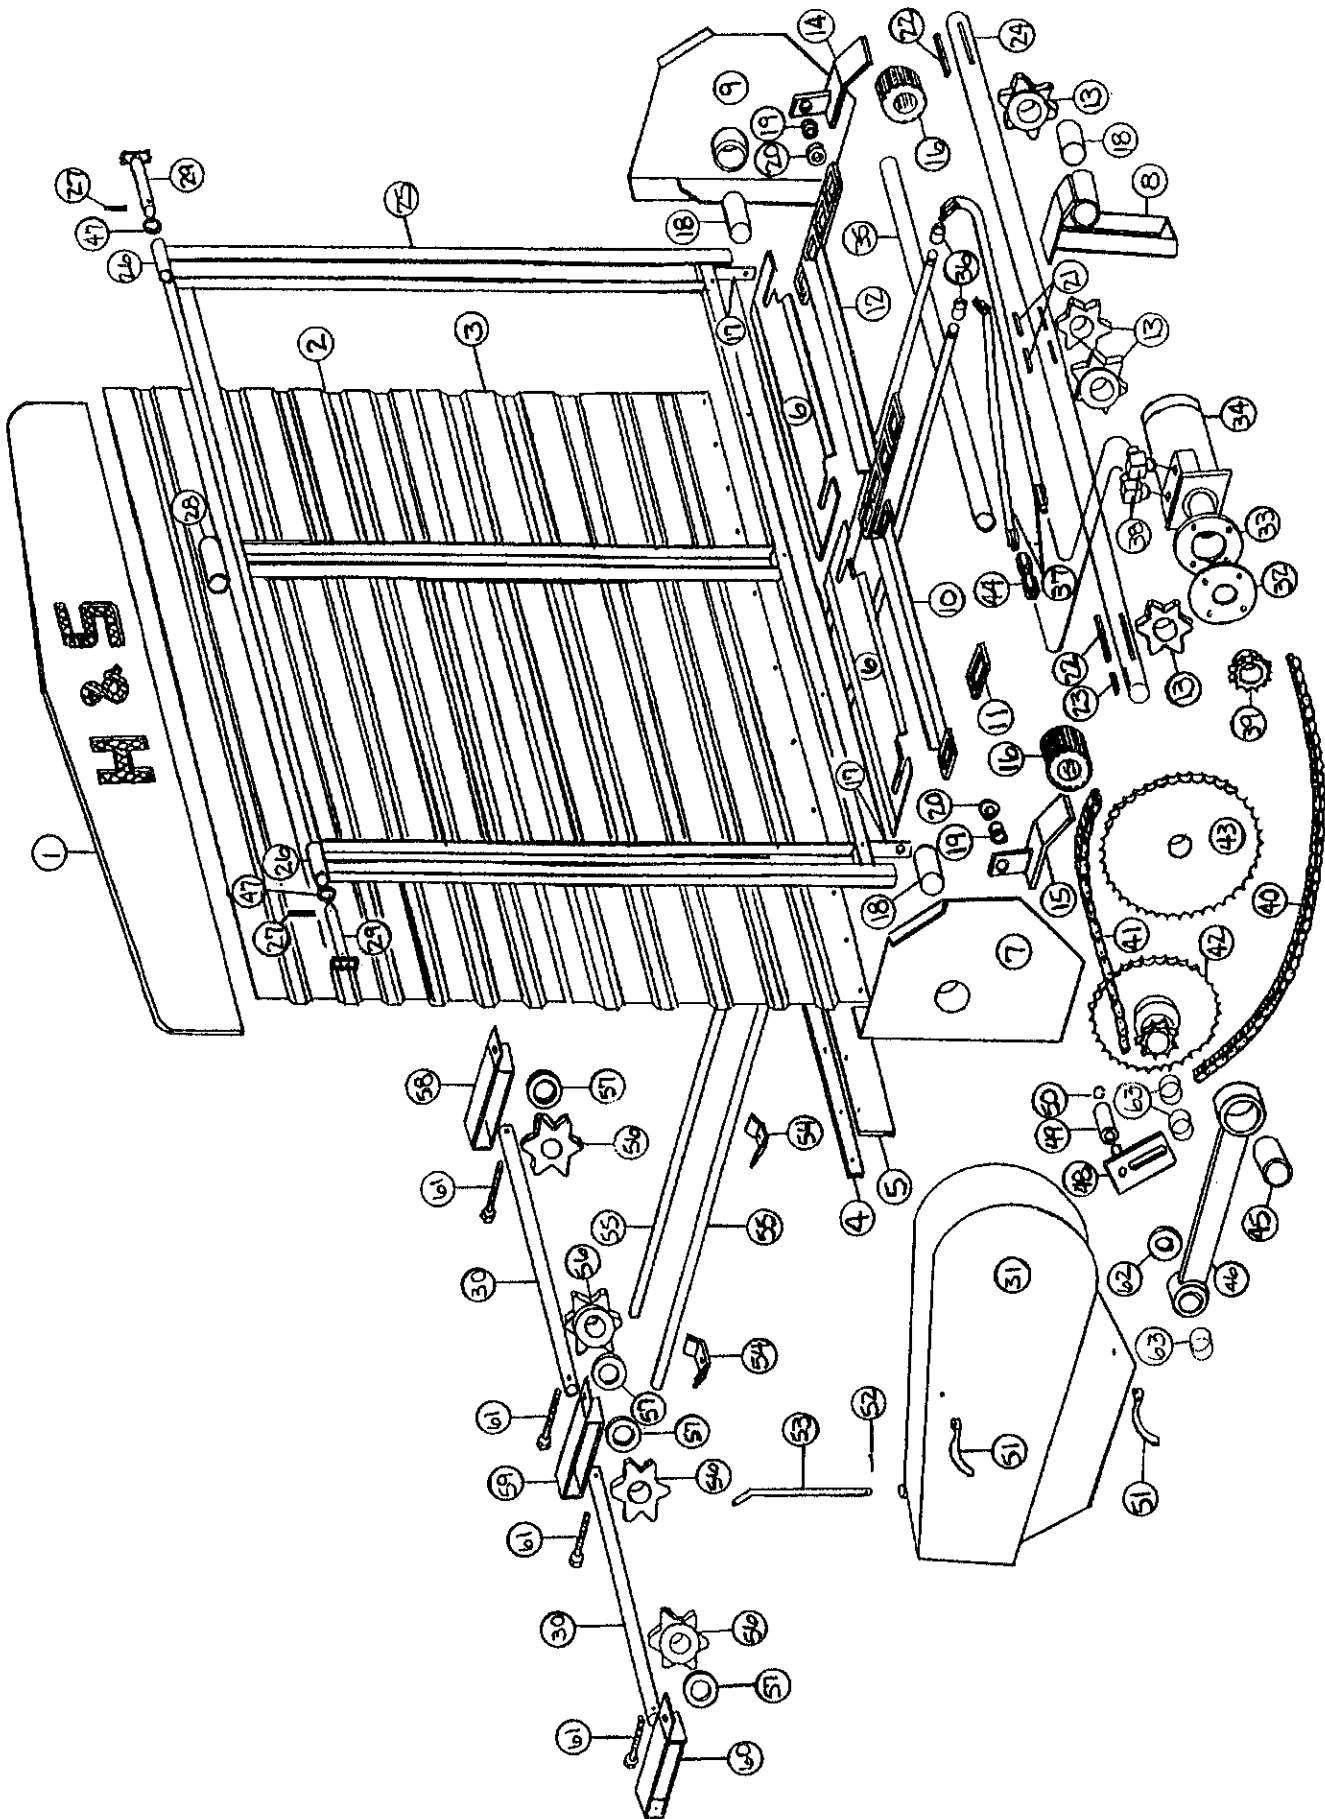

FIGURE 2

**FIGURE 2
REAR UNLOAD ASSEMBLY**

ITEM	BOX SIZE		DESCRIPTION
	18'	20'	
1.	PB72	"	Back Door Top Panel
2.	PB23	"	Back Door Top Steel
3.	PB24	"	Back Door Bottom Steel
4.	S288	"	Seal Strap
5.	PB54	"	Rubber Seal
6.	PB74	"	Drive Shaft Panel
7.	PB80	"	LH Drive Shaft Mount
8.	PB81	"	Center Bearing Bracket
9.	PB82	"	RH Drive Shaft Mount
10.	S233	"	667H Pintle Slat W/Attachment Links
11.	11S51	"	667H Pintle Connector Links
11A.	11S50	"	667H Pintle Attachment Links RH or LH
12.	PB77	PB78	667H Complete Pintle Apron
13.	23N122	"	Drive Shaft Sprockets
14.	PB57	"	Latch Bracket RH
15.	PB58	"	Latch Bracket LH
16.	PB83	"	Latch Sprocket
17.	PB60	"	Rear Door Latch Mount
18.	23N17	"	Drive Shaft Bushing
19.	PB61	"	Latch Pivot
20.	A34	"	Latch Washer
21.	PB87	"	Key 3/8" x 2" Square
22.	PB133	"	Key 3/8" x4-3/8" Square
23.	PB136	"	Key 3/8" x 2-1/4" Square
24.	PB194	"	Drive Shaft
25.	PB73	"	Back Door Framework
26.	PB65	"	Hinge
27.	3G22	"	Expansion Pin
28.	PB66	"	Guard
29.	PB129	"	Hinge Pin
30.	S63	"	Idler Shaft
31.	PB99	"	Rear Drive Shield
32.	PB92	"	Hydraulic Motor Mount
33.	PB91	"	Hydraulic Motor Mount Spacer
34.	DF1	"	Hydraulic Motor
35.	PB107	"	Idler Shaft
36.	PB105	"	1/2" Pipe Coupling
37.	PB41	"	Hydraulic Hose 60"
38.	HE58	"	Elbow
39.	4C4	"	13T Sprocket
40.	PB97	"	#50 Chain 90 Pitches
41.	PB114	"	#80 Chain 73 Pitches
42.	PB95	"	11T-84T Sprocket
43.	PB94	"	52T Sprocket
44.	DF18	"	Check Valve
45.	S41	"	Bushing 1-3/4" OD x 1-1/2" ID x 1-1/8"
46.	PB98	"	Drive Shaft Brace
47.	PB130	"	Collar
48.	L10R35	"	Chain Tightener Bracket
49.	23N238	"	Roller Chain Tightener
50.	10R32	"	Snap Ring
51.	S192	"	Handle
52.	T37	"	Cotter Pin
53.	PB100	"	Hinge Pin
54.	23N67	"	Hose Holder
55.	PB18	PB102	Hydraulic Pipe
56.	S60	"	Idler Sprocket
57.	S61	"	Idler Spacer
58.	S62	"	RH Idler Bracket
59.	S64	"	Center Idler Bracket
60.	S65	"	LH Idler Bracket
61.	A7	"	Idler Bolt
62.	PB141	"	Washer
63.	PB108	"	Bushing 1-1/4" IDx1-1/2"ODx1-3/4"