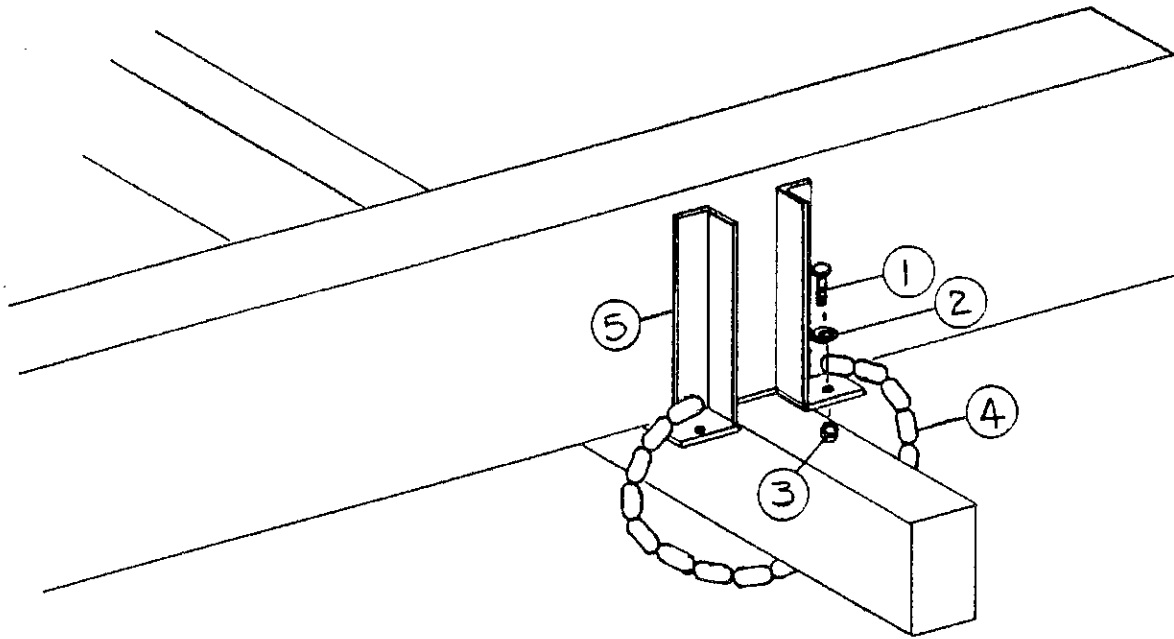

FIGURE 3

**FIGURE 3
BOX AND COMPONENT PARTS**

ITEM	BOX SIZE		DESCRIPTION
	18'	20'	
1.	S147	S297	Top Rail
2.	S144	S298	Top Rail
3.	*S150PB	**S299PB	Side Steel
4.	S153	S300	Roof Steel
5.	ST61	"	Branch Guard
6.	ST60	"	Roof Support
7.	ST49	"	Side Stake
8.	PB67	"	LH Rear Stake
9.	PB68	"	RH Rear Stake
10.	S164	S301	Apron Chain Center Spacer
11.	S167	S302	Apron Chain Side Spacer
12.	S170	S303	Floor Assembly
13.	S269	"	Stake Pocket Front
14.	ST50	"	RH Front Stake
14A.	ST51	"	LH Front Stake
15.	PB71	"	Brace
16.	PB12	"	Door Hinge Bracket
17.	PB29	"	Hydraulic Hose Holder
18.	S268	"	Stake Pocket
19.	PB70	"	Front Door Bottom Steel
20.	PB43	"	Top Rail
21.	PB19	"	Power Box Shelf Angle RH
22.	PB20	"	Power Box Shelf Angle LH
23.	PB69	"	Expanded Metal Screen
24.	PB131	"	Front LH Side Piece
25.	PB132	"	Front RH Side Piece
26.	S191	"	Brace
27.	S192	"	Handle Nut
28.	S193	"	RH Hinge Top Piece
29.	S194	"	RH Hinge Bottom Piece
30.	S195	"	RH Side Piece
31.	S196	"	LH Side Piece
32.	S197	"	Back Door Tailgate Section
33.	S198	"	LH Hinge Bottom Piece
34.	S199	"	LH Hinge Top Piece
35.	PB42	"	Front Slant Panel
36.	JB105	"	Hose Coupling Holder
37.	S236	"	Rear Roof Support
38.	S399	"	Rear Branch Guard
39.	S414	"	Cap
40.	S415	"	Manual Hole Tube
41.	S418	"	Cap W/Hole
42.	S416	"	Manual Hanger Clamp

*S150PB - 214-1/2" x 41"

**S299PB - 238-1/2" x 41"

**FIGURE 4
TIE DOWN KIT**

ITEM	PART NO.	DESCRIPTION
1.	12V45	1/2" x 1-1/2" GR.5 Bolt
2.	K68	1/2" Flat Washer
3.	R11	1/2" Top Lock Nut GR.5
4.	S322	1/4" Chain 30-1/4" Long
5.	S323	Tie Down Bracket
6.	T9B	Tie Down Kit - Complete