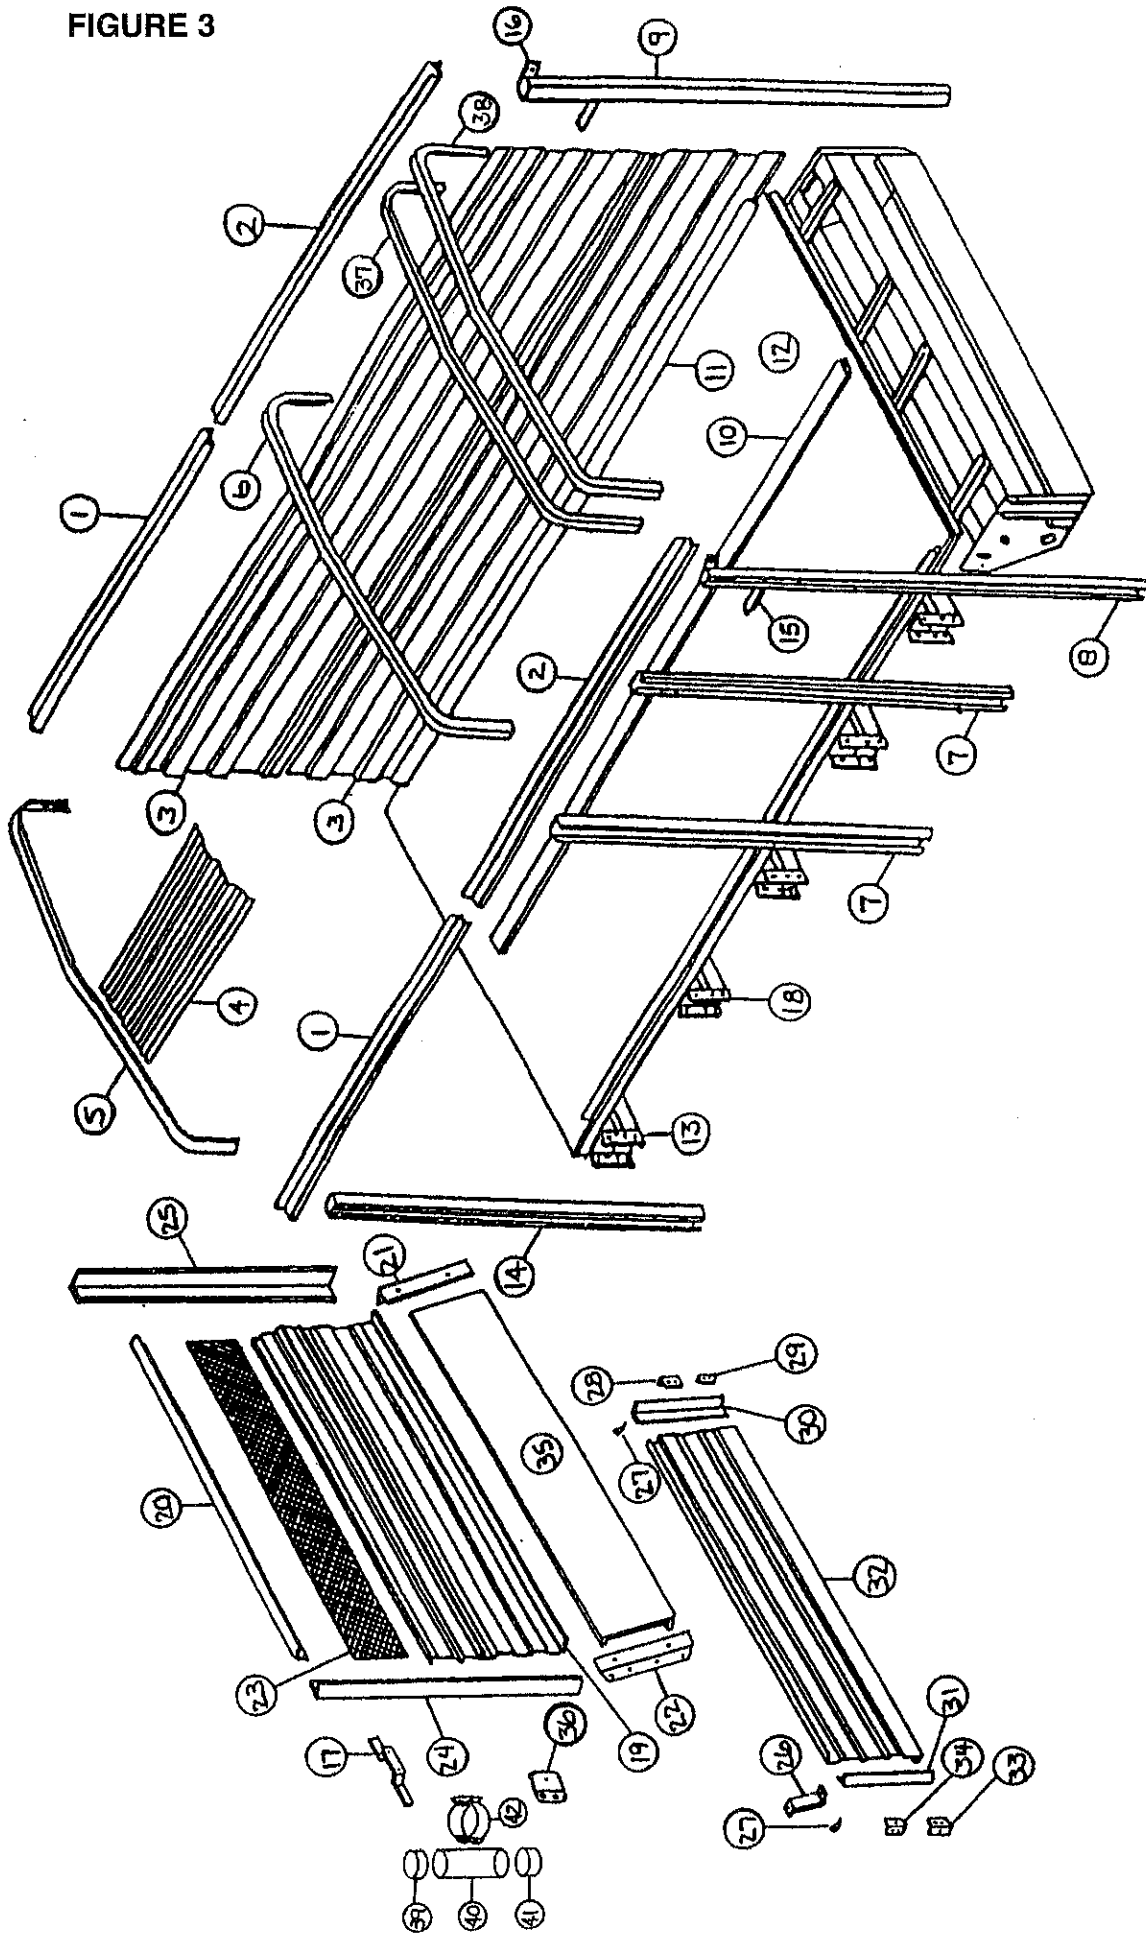

FIGURE 3

**FIGURE 3
BOX AND COMPONENT PARTS**

ITEM	BOX SIZE		DESCRIPTION
	18'	20'	
1.	S147	S297	Top Rail
2.	S144	S298	Top Rail
3.	*S150PB	**S299PB	Side Steel
4.	S153	S300	Roof Steel
5.	ST61	"	Branch Guard
6.	ST60	"	Roof Support
7.	ST49	"	Side Stake
8.	PB67	"	LH Rear Stake
9.	PB68	"	RH Rear Stake
10.	S164	S301	Apron Chain Center Spacer
11.	S167	S302	Apron Chain Side Spacer
12.	S170	S303	Floor Assembly
13.	S269	"	Stake Pocket Front
14.	ST50	"	RH Front Stake
14A.	ST51	"	LH Front Stake
15.	PB71	"	Brace
16.	PB12	"	Door Hinge Bracket
17.	PB29	"	Hydraulic Hose Holder
18.	S268	"	Stake Pocket
19.	PB70	"	Front Door Bottom Steel
20.	PB43	"	Top Rail
21.	PB19	"	Power Box Shelf Angle RH
22.	PB20	"	Power Box Shelf Angle LH
23.	PB69	"	Expanded Metal Screen
24.	PB131	"	Front LH Side Piece
25.	PB132	"	Front RH Side Piece
26.	S191	"	Brace
27.	S192	"	Handle Nut
28.	S193	"	RH Hinge Top Piece
29.	S194	"	RH Hinge Bottom Piece
30.	S195	"	RH Side Piece
31.	S196	"	LH Side Piece
32.	S197	"	Back Door Tailgate Section
33.	S198	"	LH Hinge Bottom Piece
34.	S199	"	LH Hinge Top Piece
35.	PB42	"	Front Slant Panel
36.	JB105	"	Hose Coupling Holder
37.	S236	"	Rear Roof Support
38.	S399	"	Rear Branch Guard
39.	S414	"	Cap
40.	S415	"	Manual Hole Tube
41.	S418	"	Cap W/Hole
42.	S416	"	Manual Hanger Clamp